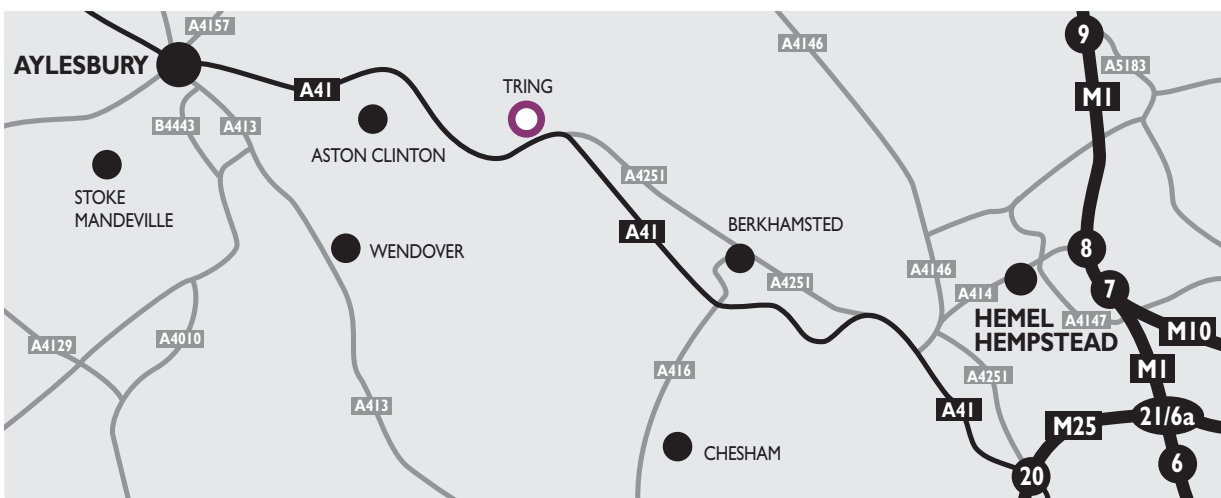

## BY ROAD

From the north (via Aylesbury) take the A41 towards London. At the junction of the B4635, turn off the A41 following signs for Tring. The B4635 leads into Tring High Street.

From the south, take the A41 towards Aylesbury from junction 20 of the M25. After around 12 miles take the A4251 exit (signposted Northchurch and Tring), and then follow signs for Tring via the B4635, which leads into Tring High Street.

George House is located on the corner of High Street and Frogmore Street, with our office entrance located on Frogmore Street, next to Cole Flatt & Partners estate agency. There are two car parks in Frogmore Street within 50 metres of George House.

## BY RAIL

From the north, change at Milton Keynes, where trains depart for Tring approximately once per hour, with a journey time of around 25 minutes.

From London, trains depart from Euston Station to Tring approximately three times per hour, with a journey time of around 40 minutes. Tring station is located about 2 miles outside the town. Buses and taxis are available to the town centre.