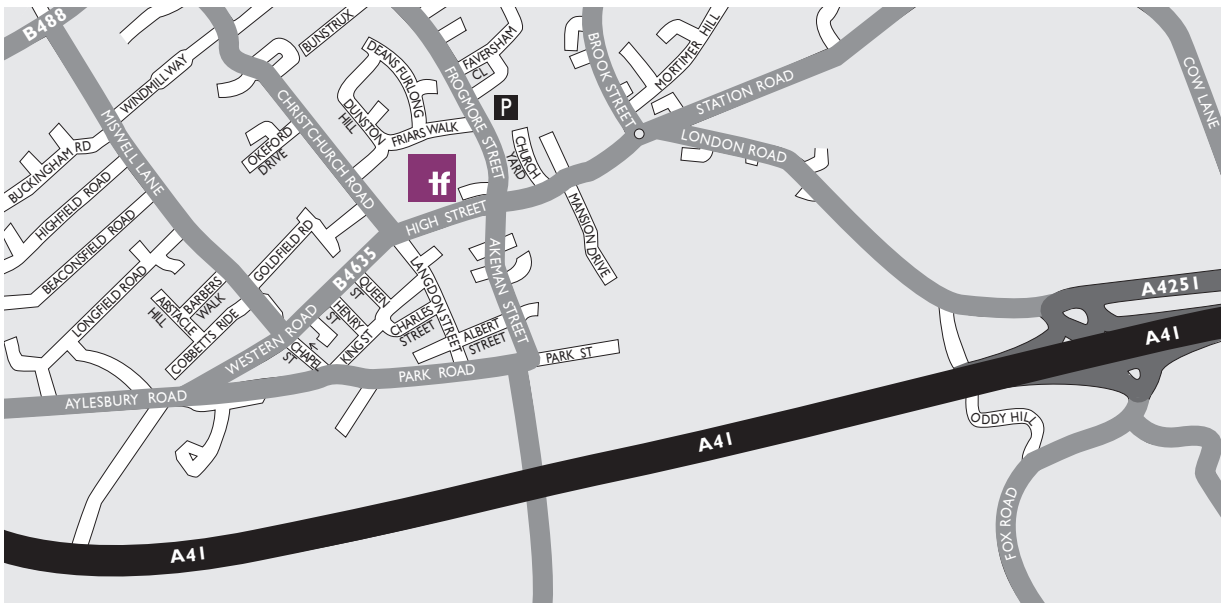

## BY ROAD

From the north (via Aylesbury) take the A41 towards London. At the junction of the B4635, turn off the A41 following signs for Tring. The B4635 leads into Tring High Street.

From the south, take the A41 towards Aylesbury from junction 20 of the M25. After around 12 miles take the A4251 exit (signposted Northchurch and Tring), and then follow signs for Tring via the B4635, which leads into Tring High Street.

George House is located on the corner of High Street and Frogmore Street, with our office entrance located on Frogmore Street, next to Cole Flatt & Partners estate agency. There are two car parks in Frogmore Street within 50 metres of George House.

## BY RAIL

From the north, change at Milton Keynes, where trains depart for Tring approximately once per hour, with a journey time of around 25 minutes.

From London, trains depart from Euston Station to Tring approximately three times per hour, with a journey time of around 40 minutes. Tring station is located about 2 miles outside the town. Buses and taxis are available to the town centre.